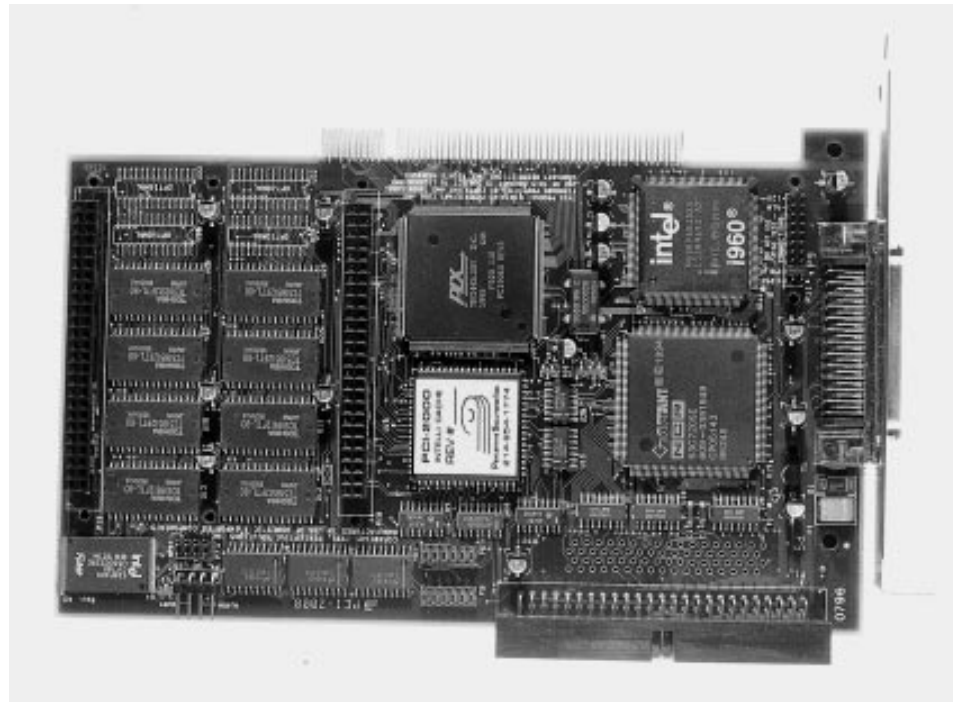

PCI-2000 Intelli-Cache PCI Intelligent Caching Disk Controller

Host Interface

- PCI Bus

Form Factor

- PCI Short Form Factor - 6.945"

Peripheral Interface

- SCSI-2 SCSI-3

On Board Intelligence

- Intel i960® 32-Bit RISC Processor

Performance Features

- PCI 2.1 Compliant
- Plug and Play Installation
- Industry Standard Format
- Jumperless Installation
- Flash BIOS - Online Upgradability
- Software Control of Active Termination
- 4 MB Embedded RAM Cache
- Full 32-Bit Bus Master Data Transfers Up to 132 MB/Second

Advanced Features

- Multi-Threaded I/O
- Duplexing
- Disconnect/Reconnect
- Tunable Cache
- Bad Track Remapping Management
- Elevator Seek

Operating Systems

- Current Revision Level Support For Popular Operating Systems
- ASPI Interface For CD-ROM, Tape, and Removable Media Drives

Environment

- Ambient Temperature

The PCI-2000 Intelligent caching SCSI device controller is the latest in a broad line of products designed and produced by Perceptive Solutions since 1988.

Transparent to the host system, the PCI-2000 dynamically reorders read and write operations to minimize head movement. Head "thrashing" significantly reduces transfer rates and drive life.